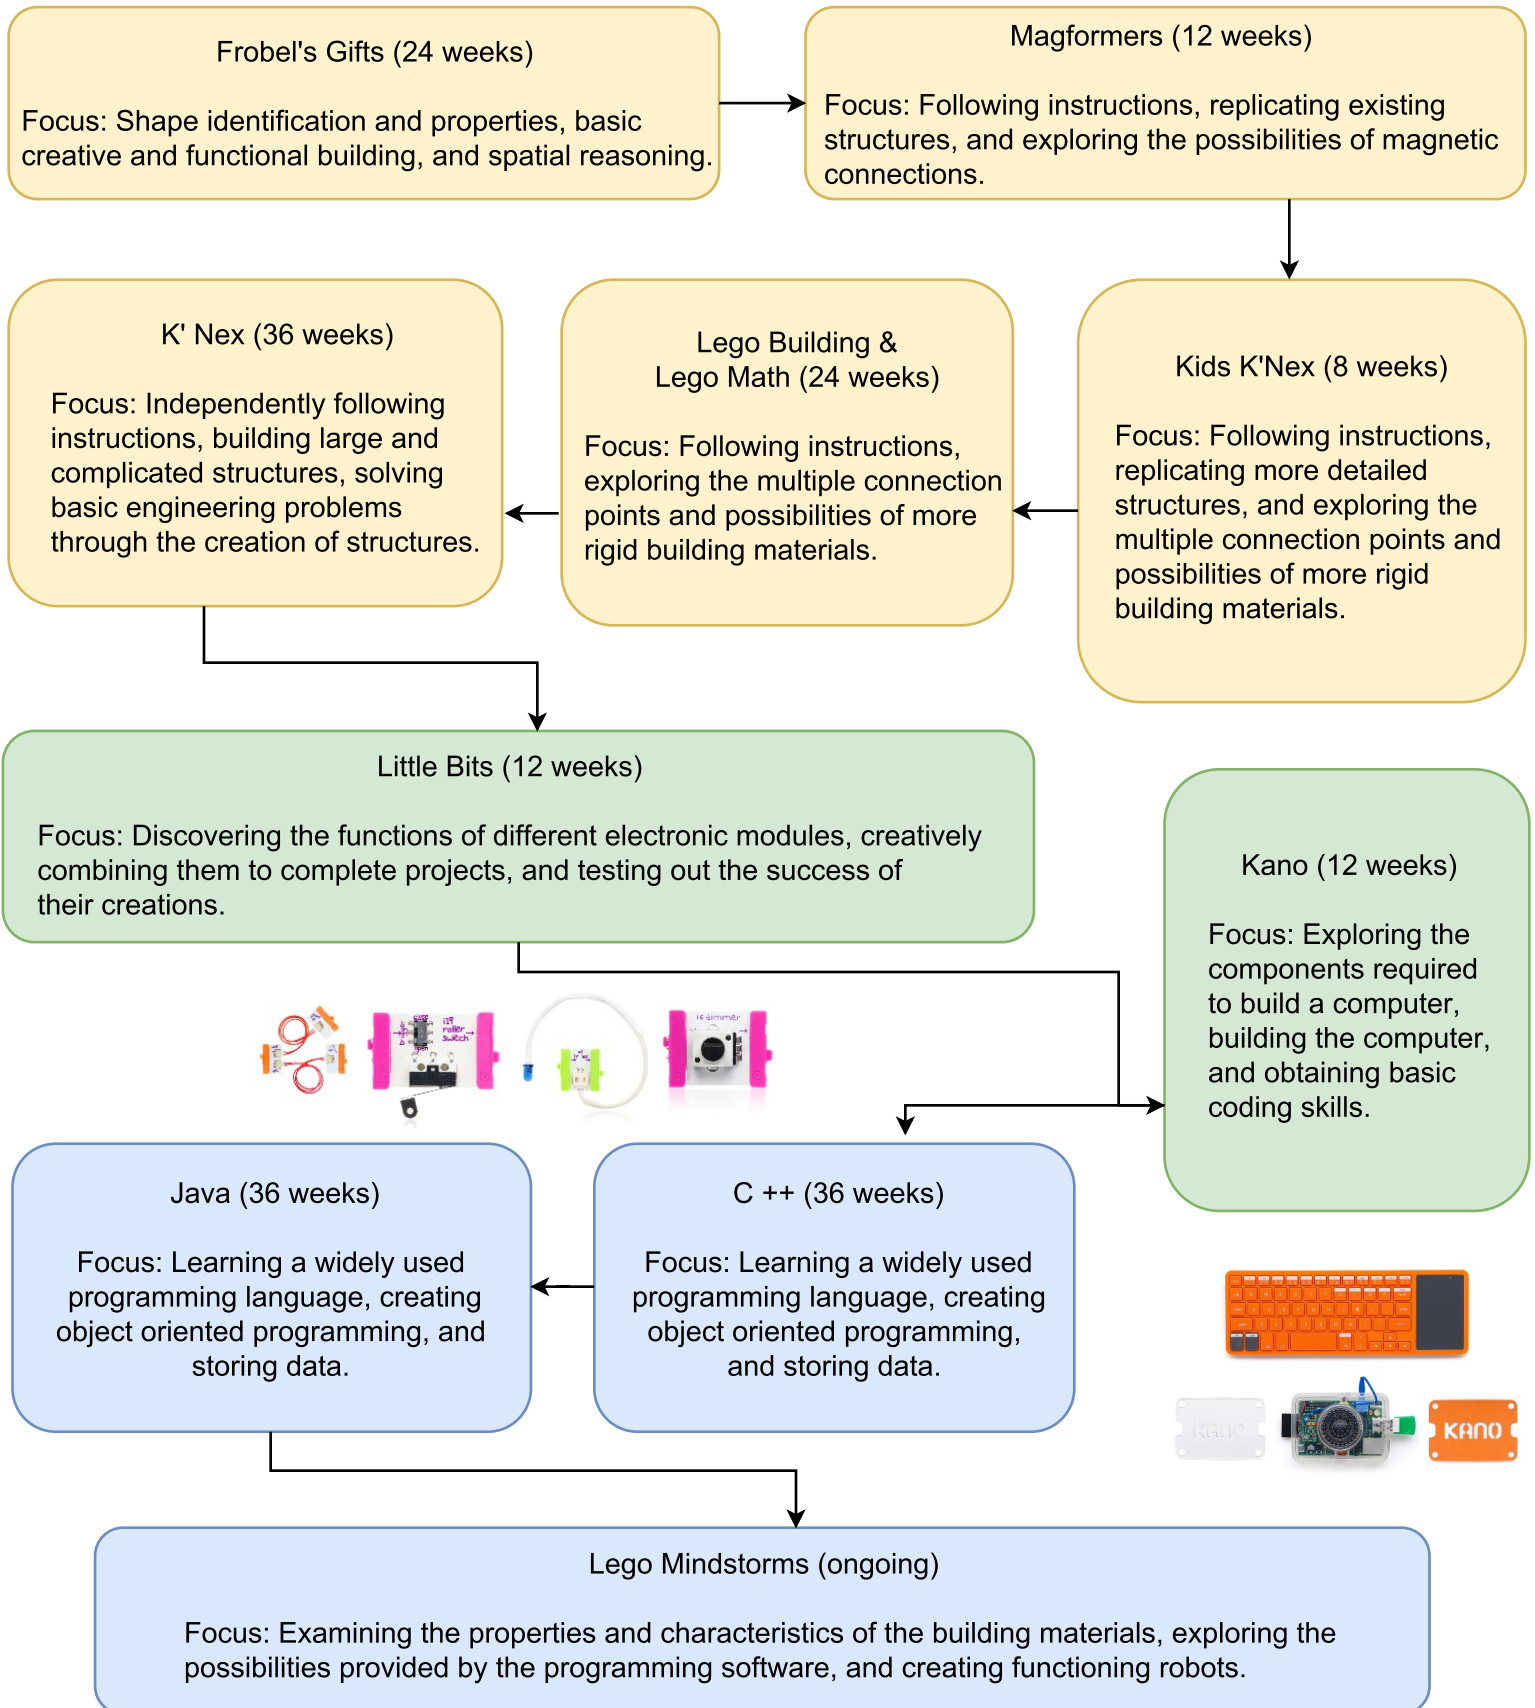

# Optimus STEM Program Flow

Once a week classes / 2 hours per class (can be expedited if you wish to progress more quickly)